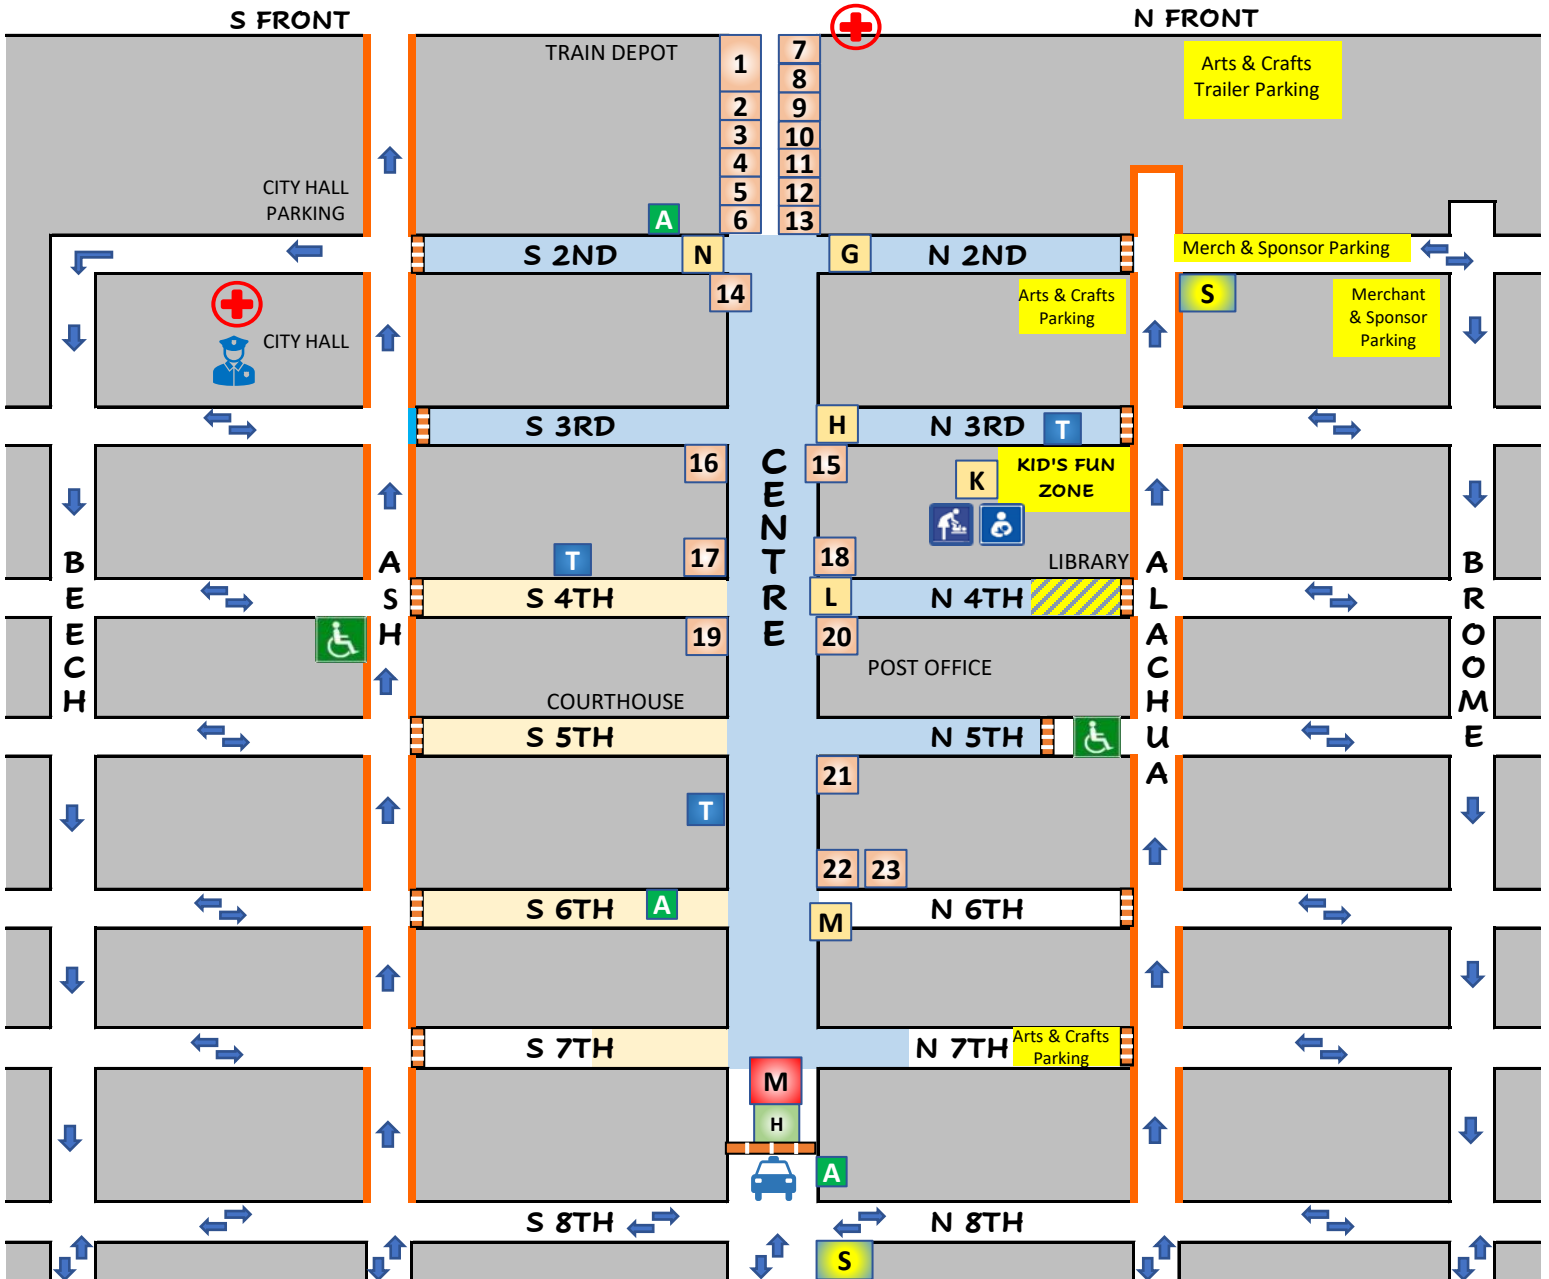

Presented by

BAPTIST
Medical Center Nassau

Changing Health Care for Good.®

RIVERFRONT MAP*

*MAP SUBJECT TO CHANGE WITHOUT NOTICE

ISLE OF EIGHT FLAGS SHIRAZI FESTIVAL

MAY 5 - MAY 7, 2023

DOWNTOWN MAP*

*MAP SUBJECT TO CHANGE WITHOUT NOTICE

RIVERFRONT LEGEND*

SPONSORS	FOOD VENDORS
R1 VYSTAR CREDIT UNION R2 FPU R3 CBS-47 TV R4 EASY 102.9 FM R5 T-MOBILE R6 INNOVATIVE SPAS	A NASSAU SPORT FISHING ASSOC. B USA UNLIMITED C SET FREE MINISTRIES D BUCK FEVER E WEST NASSAU HIGH SCHOOL ROTC F YULEE HIGH SCHOOL BAND
<div style="display: flex; justify-content: space-between;"> <div style="width: 30%;"> <p> FESTIVAL MERCHANDISE</p> <p> BEER & WHITE CLAW TICKETS</p> <p> BEER/WHITE CLAW/WATER</p> </div> <div style="width: 30%;"> <p> ATM</p> <p> PORTABLE TOILETS</p> <p> HEADQUARTERS TRAILER</p> <p> FESTIVAL SUPPORT TRUCK</p> </div> <div style="width: 30%;"> <p> FERNANDINA PIRATES CLUB</p> <p> STREET CLOSED FOR PEDESTRIANS AND</p> <p> PERIMETER FENCING</p> <p><small>*LEGEND SUBJECT TO CHANGE WITHOUT NOTICE</small></p> </div> </div>	