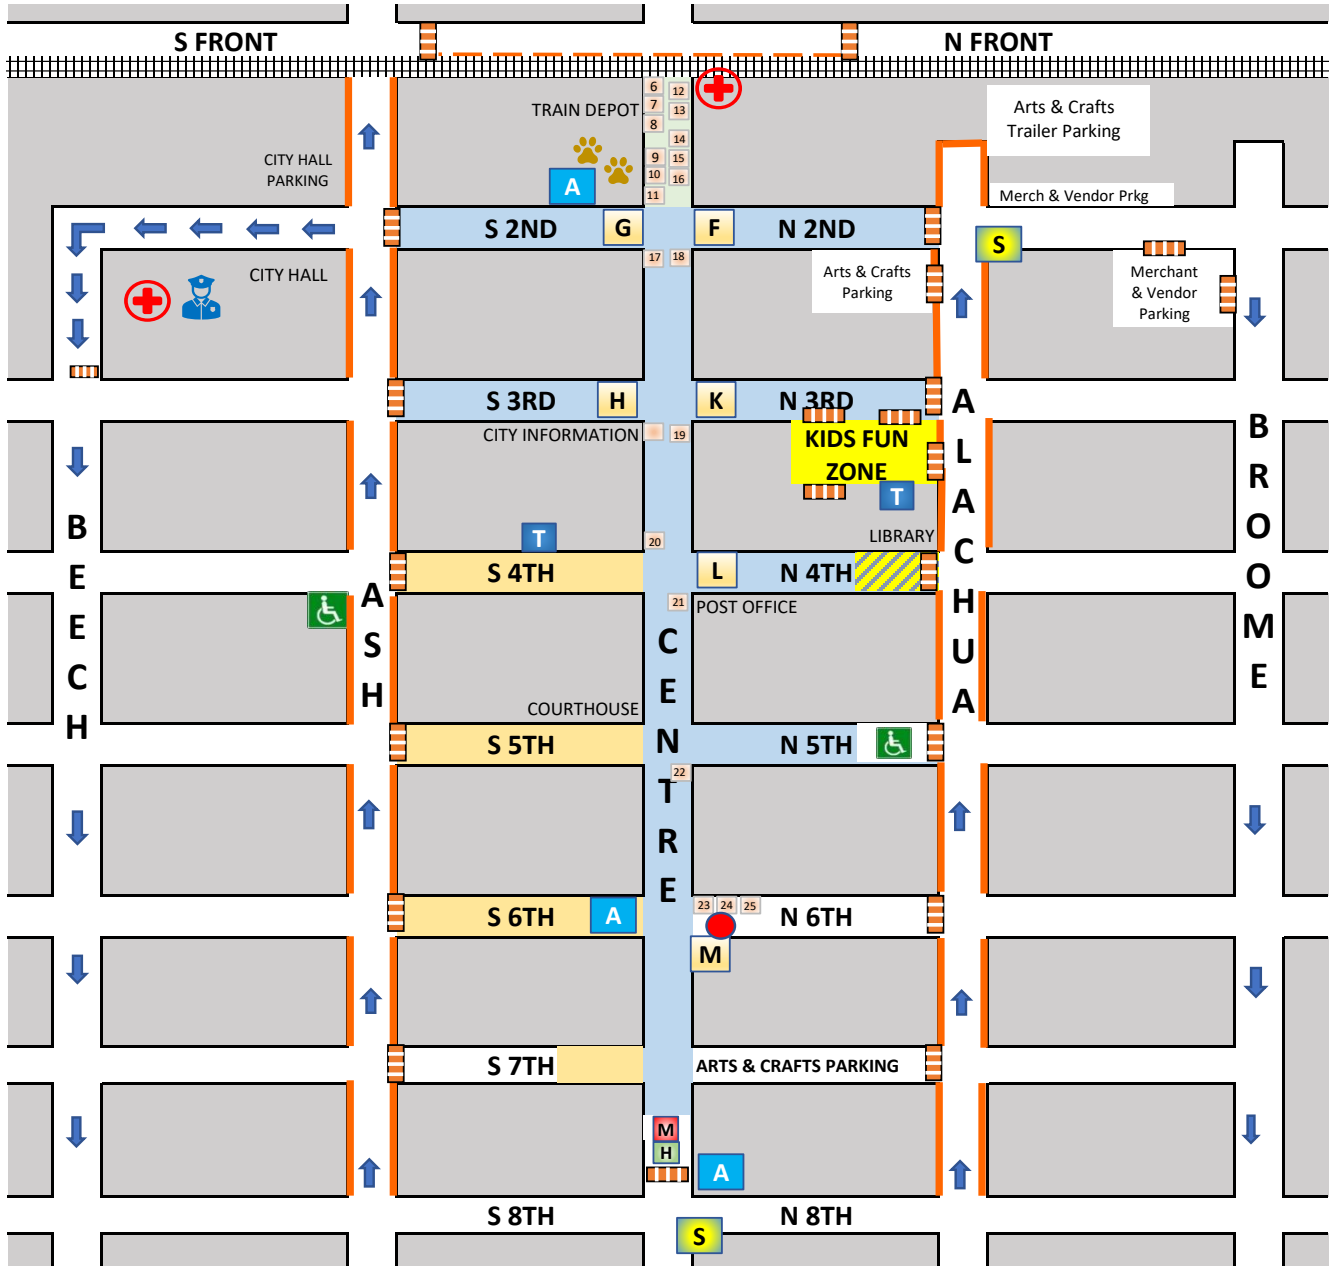

DOWNTOWN FOOD VENDORS & SPONSORS MAP

Barricade	Portable Toilets	Handicap Parking	Traffic Direction
No Parking	Arts & Crafts	Antiques	Shuttle Stop
Fun Zone Parking	Bloodmobile	Merchandise	Hospitality
First Aid	Police	Pet Watering	ATM